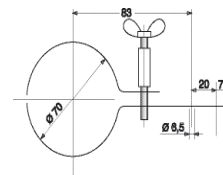

FASTENING with fixing clamp

item no.:
599-001-001