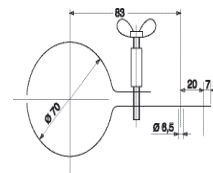

FASTENING with fixing clamp

item no.:
599-001-001