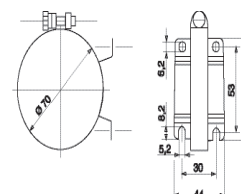

item no.:
599-001-016