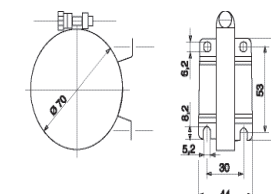

item no.:
599-001-016