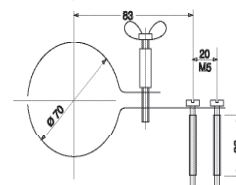

item no.:
599-001-004