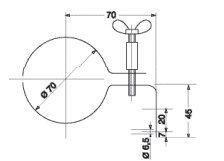

item no.:
599-001-001