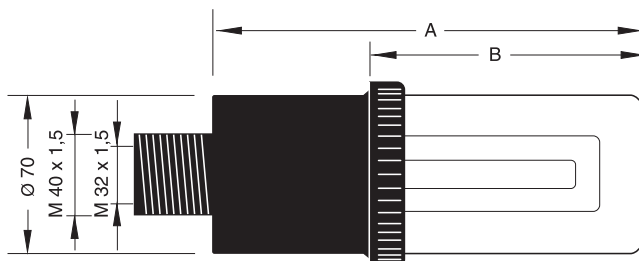

FASTENING with fixing clamp

DRAWING